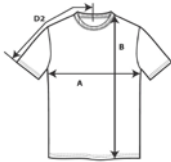

64000

Softstyle Adult T-Shirt

DETAILS

Weight	153.0 G/SqM (White 144.0 G/SqM)
Content	100% Ring Spun Cotton 30/1
Features	Eurofit Seamless twin needle 1.9 cm collar Taped neck and shoulders Tearaway label Rolled forward shoulder Twin needle sleeve and bottom hems Quarter-turned to eliminate centre crease
Sizes	S-3XL
Case Packs	S - 2XL 72 PIECES 3XL 36 PIECES
Colours	55
SKU's	281

SPECIFICATIONS

Centimeters	Tol-	Tol+	S	M	L	XL	2XL	3XL
Chest (A)	2.540	2.540	45.720	50.800	55.880	60.960	66.040	71.120
Length from HPS (B)	2.540	2.540	67.310	71.120	74.295	76.835	79.375	82.550
Sleeve length (Center back) (D2)	2.540	2.540	40.005	43.180	46.355	49.530	52.705	55.880
Inches	Tol-	Tol+	S	M	L	XL	2XL	3XL
Chest (A)	1.000	1.000	18.000	20.000	22.000	24.000	26.000	28.000
Length from HPS (B)	1.000	1.000	26.500	28.000	29.250	30.250	31.250	32.500
Sleeve length (Center back) (D2)	0.750	0.750	15.750	17.000	18.250	19.500	20.750	22.000